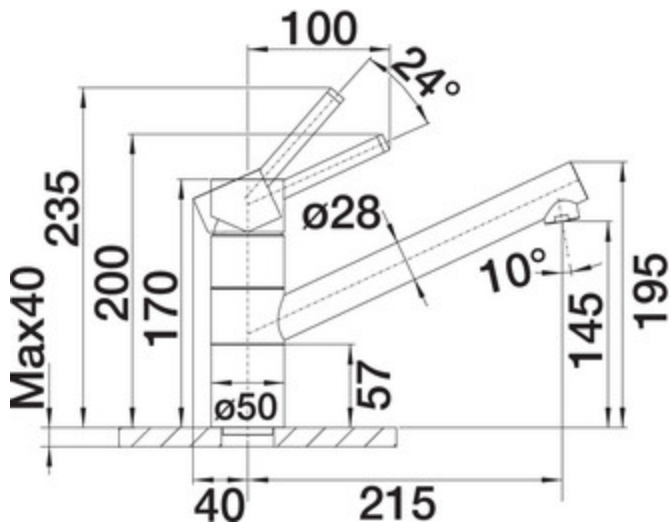

Colours

Available colours

chrome

metallic surface
Item No. 517599
High Pressure

Details

Side View

Swivelling

Scope of supply

- Spout can be swivelled by 360°
- Ø 35 mm tap hole required
- With ceramic disk cartridge
- Flexible connection pipes with a length of 450 mm and 3/8" nut for particularly easy and secure installation
- Patented jet regulator for markedly reduced scaling
- Stabilisation plate to increase the stability of the tap when fitted in stainless steel sinks
- LGA approved
- DVGW approved