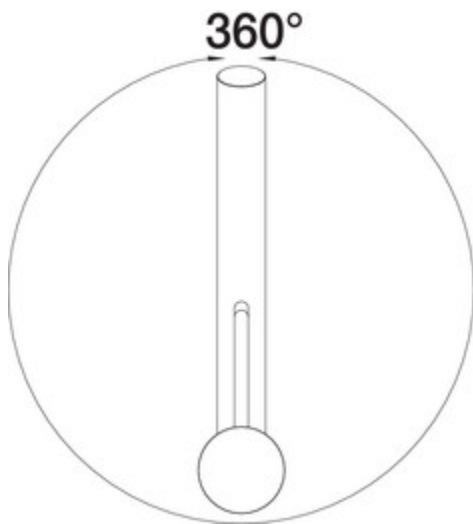

Colours

Available colours

chrome

metallic surface
Item No. 517599
High Pressure

Details

Side View

Swivelling

Scope of supply

- Spout can be swivelled by 360°
- Ø 35 mm tap hole required
- With ceramic disk cartridge
- Flexible connection pipes with a length of 450 mm and 3/8" nut for particularly easy and secure installation
- Patented jet regulator for markedly reduced scaling
- Stabilisation plate to increase the stability of the tap when fitted in stainless steel sinks
- LGA approved
- DVGW approved